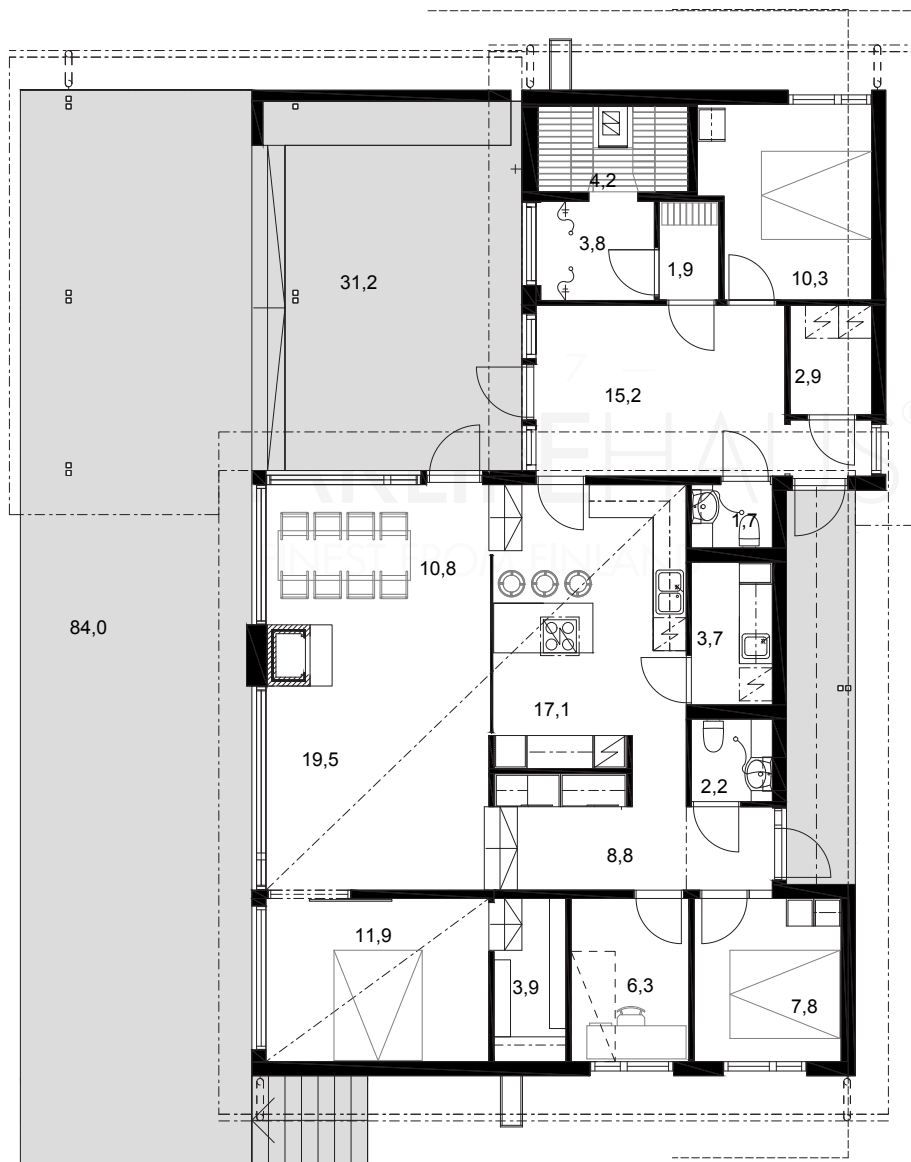

# VILLA MORILLA

Gross floor area: 157,0 m<sup>2</sup>  
Gross internal area: 138,5 m<sup>2</sup>