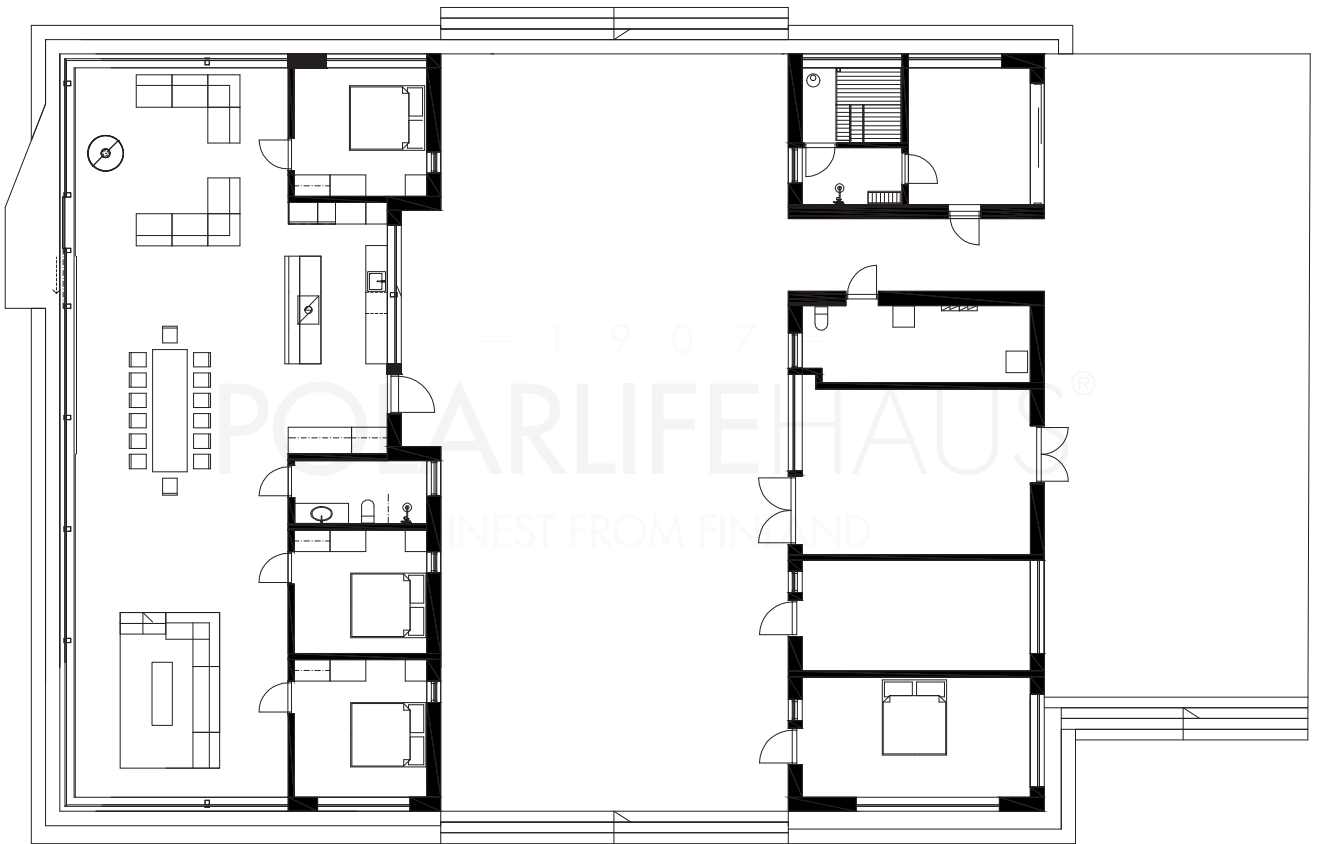

# VILLA KIVI XL

Architectural design:  
Vertti Kivi

Gross floor area, main building: 217 m<sup>2</sup>  
Gross floor area, guest and sauna building: 103+33 m<sup>2</sup>  
Total gross floor area: 353 m<sup>2</sup>