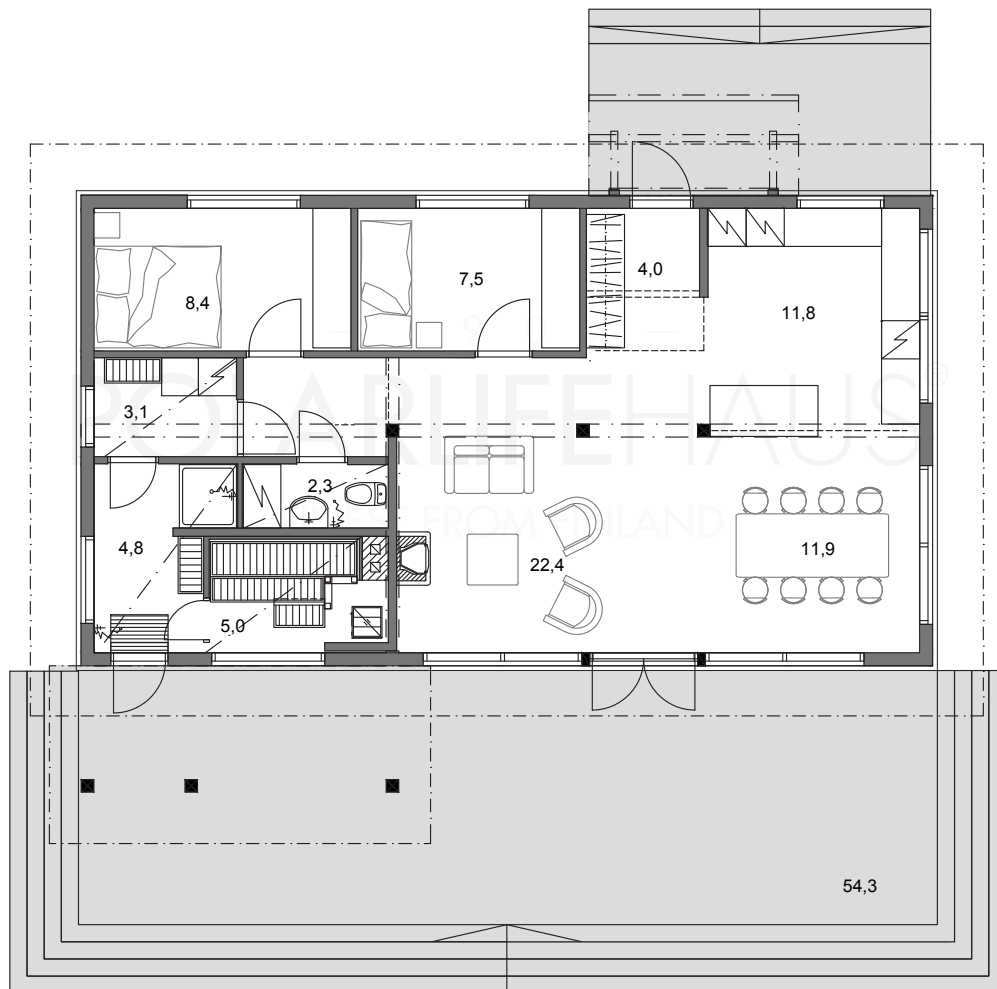

TAIGA

Gross floor area: 102 m²
Gross internal area: 92 m²