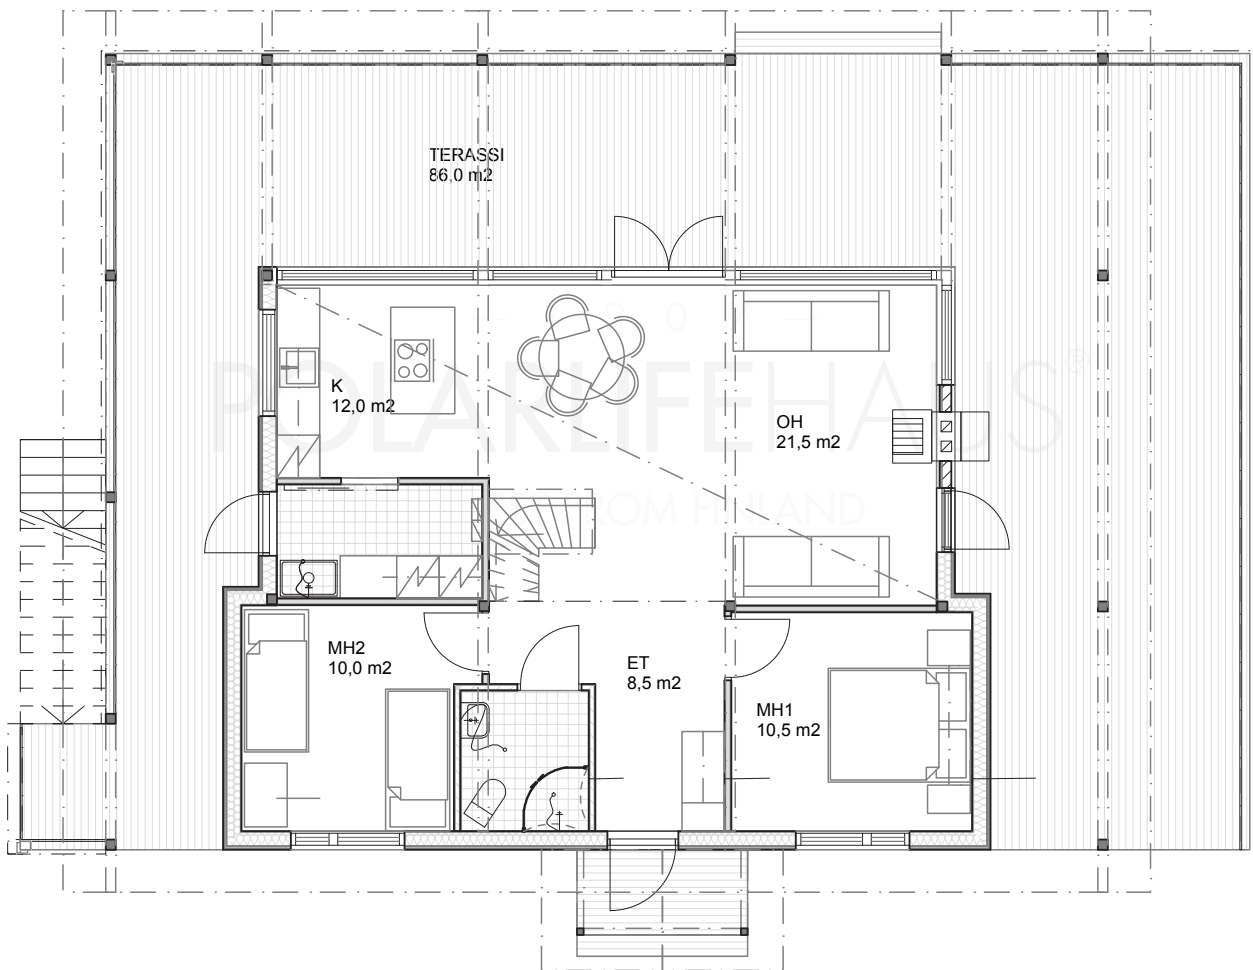

POLAR 84

Gross floor area: 84,0 m²
Gross internal area: 72,5 m²