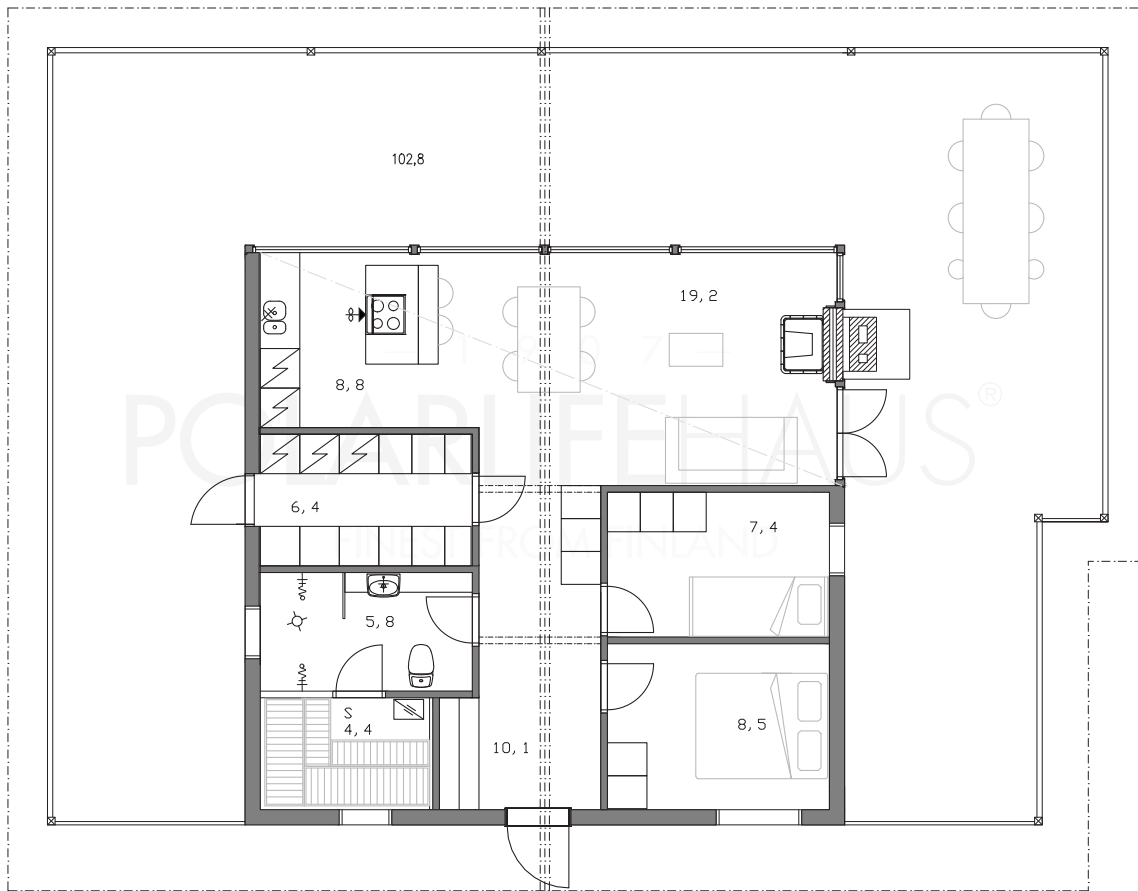

# POLAR 80

Gross floor area: 80 m<sup>2</sup>  
Gross internal area: 73 m<sup>2</sup>