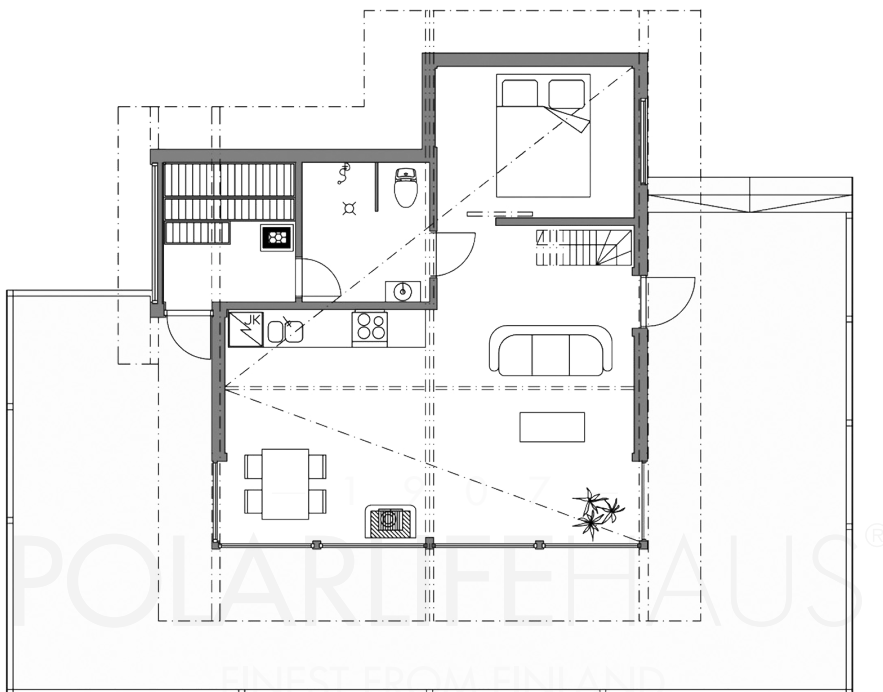

POLAR 60

Gross floor area: 60 m²
Gross internal area: 54 m²