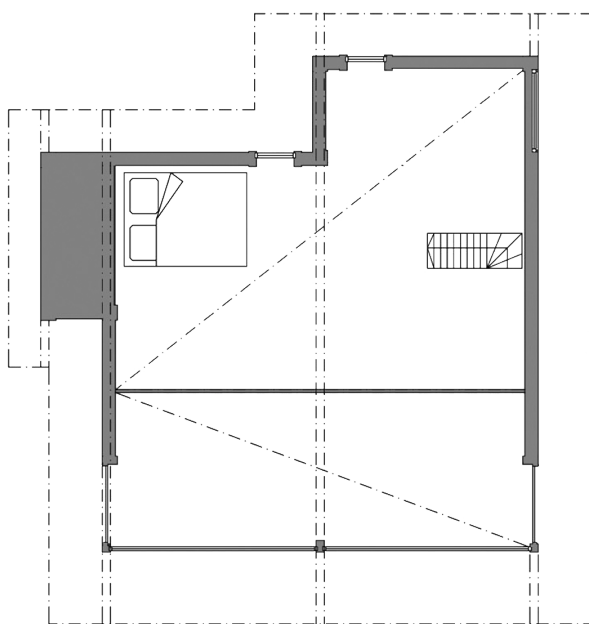

POLAR 60

Gross floor area: 60 m²
Gross internal area: 54 m²