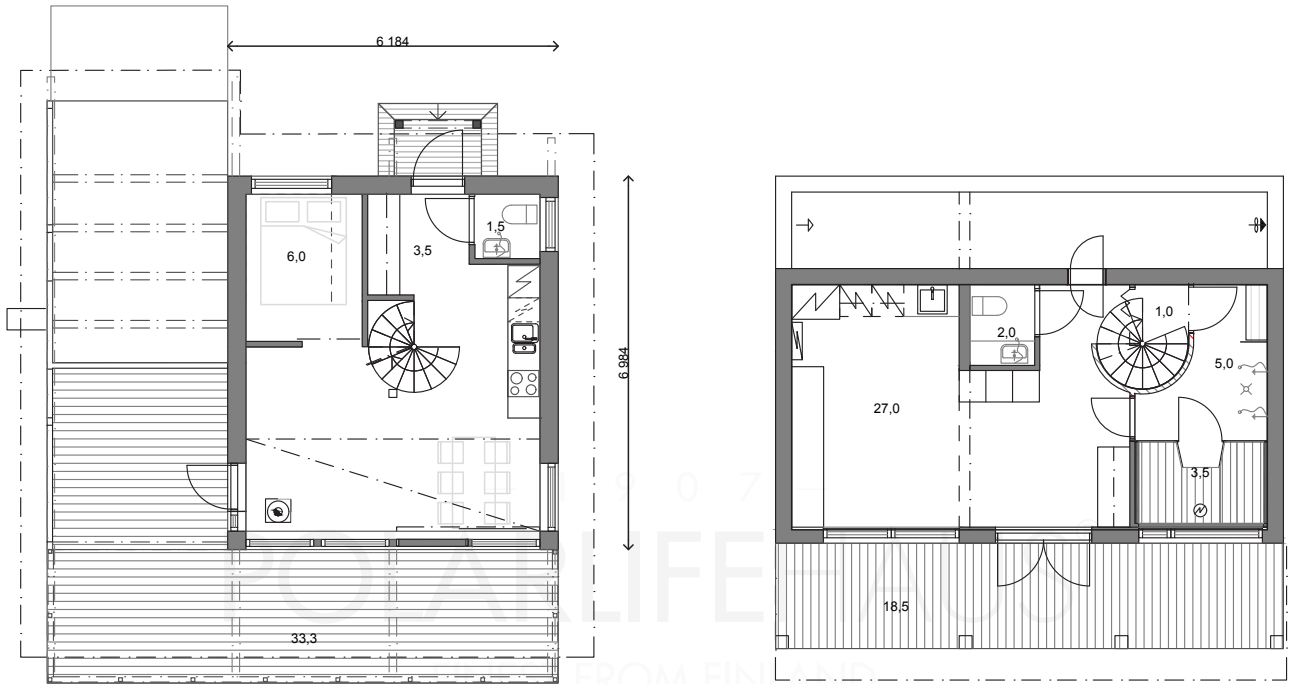

POLAR 54

Gross floor area: 54,1 m²
Gross internal area: 44,5 m²