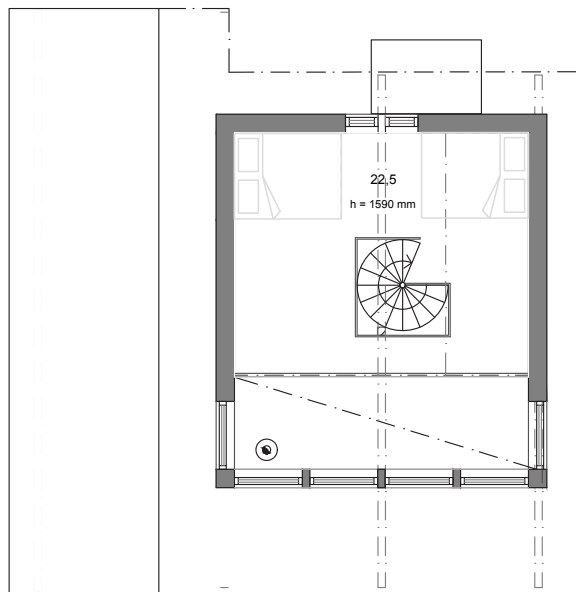

POLAR 54

Gross floor area: 54,1 m²
Gross internal area: 44,5 m²