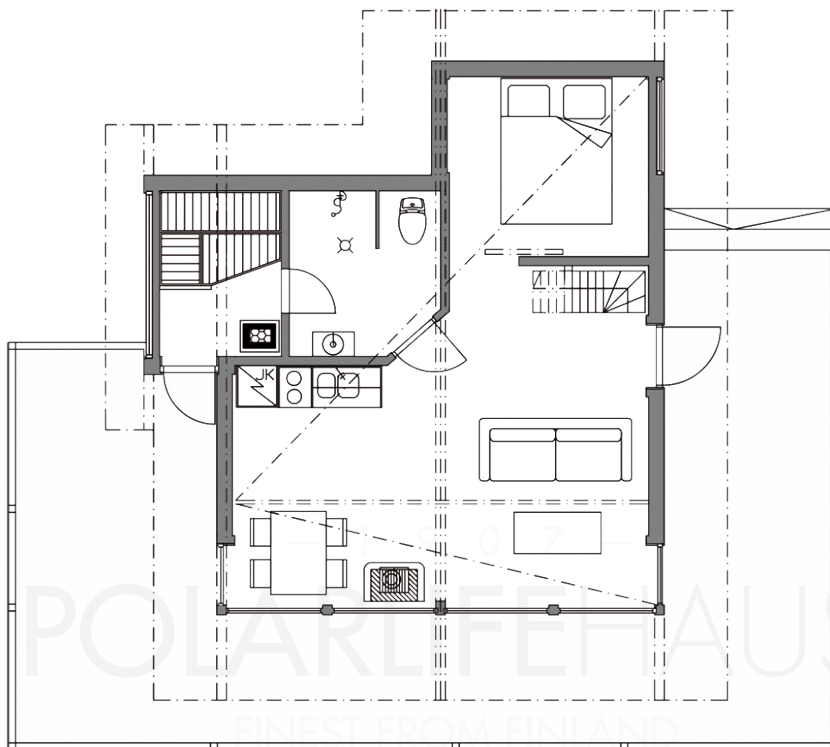

POLAR 47

Gross floor area: 47 m²
Gross internal area: 38 m²