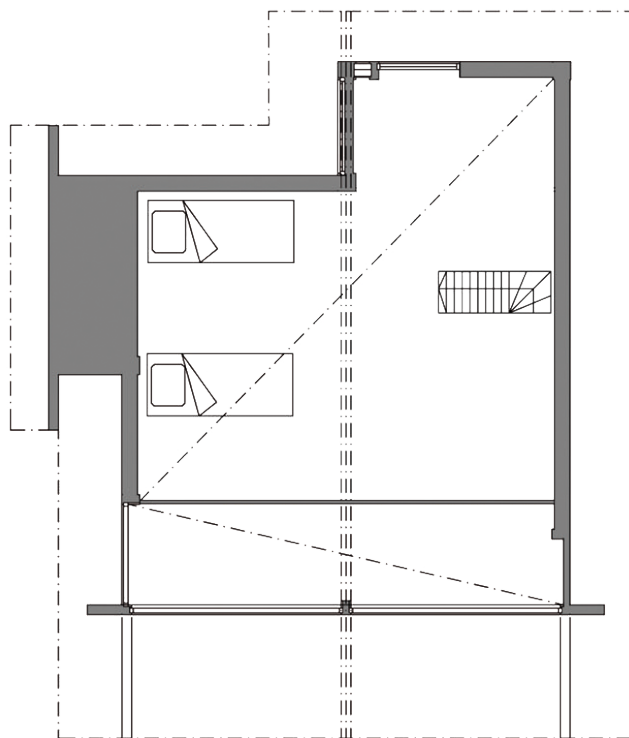

POLAR 47

Gross floor area: 47 m²
Gross internal area: 38 m²