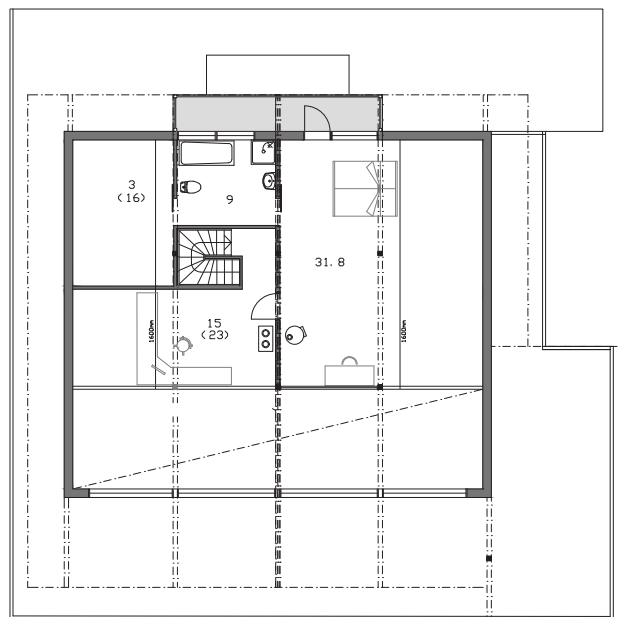

# POLAR 400

Gross floor area: 400 m<sup>2</sup>  
Gross internal area: 339 m<sup>2</sup>