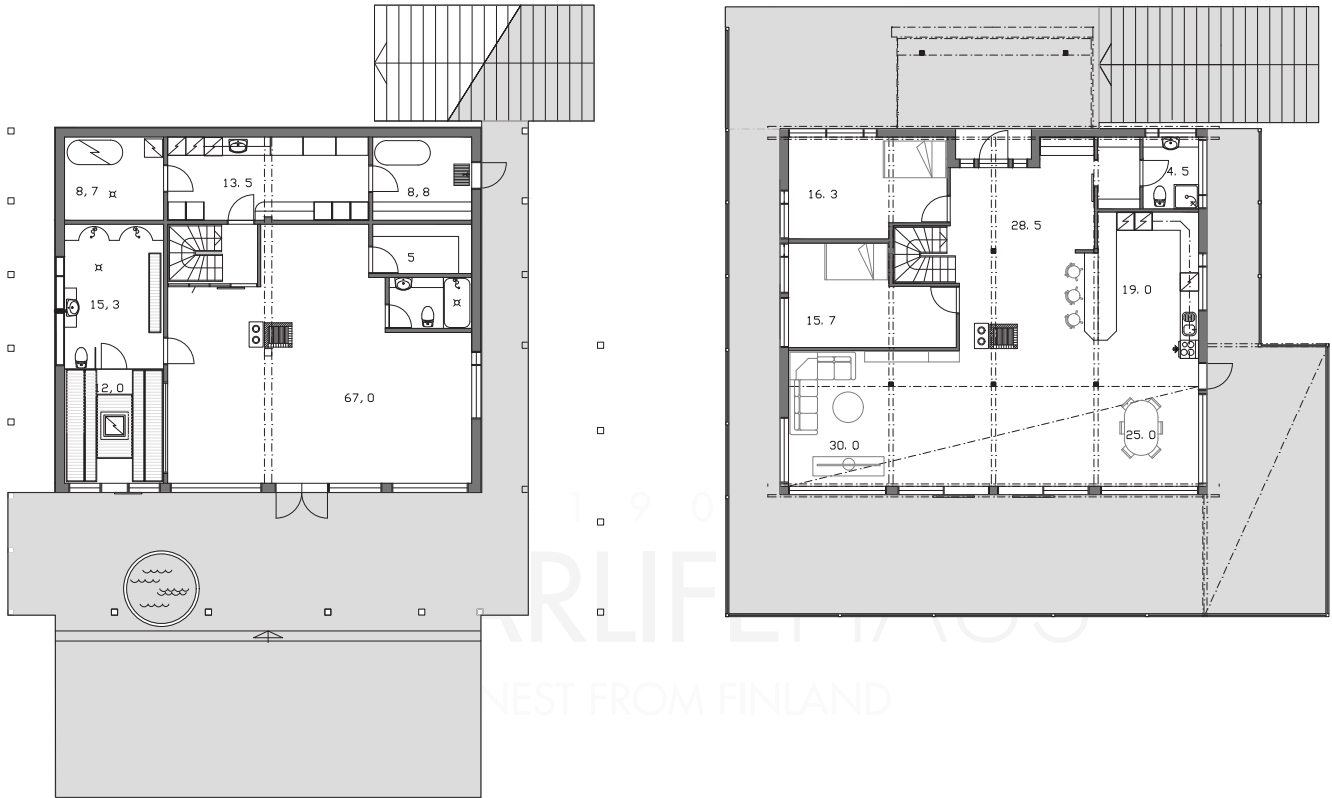

# POLAR 400

Gross floor area: 400 m<sup>2</sup>  
Gross internal area: 339 m<sup>2</sup>