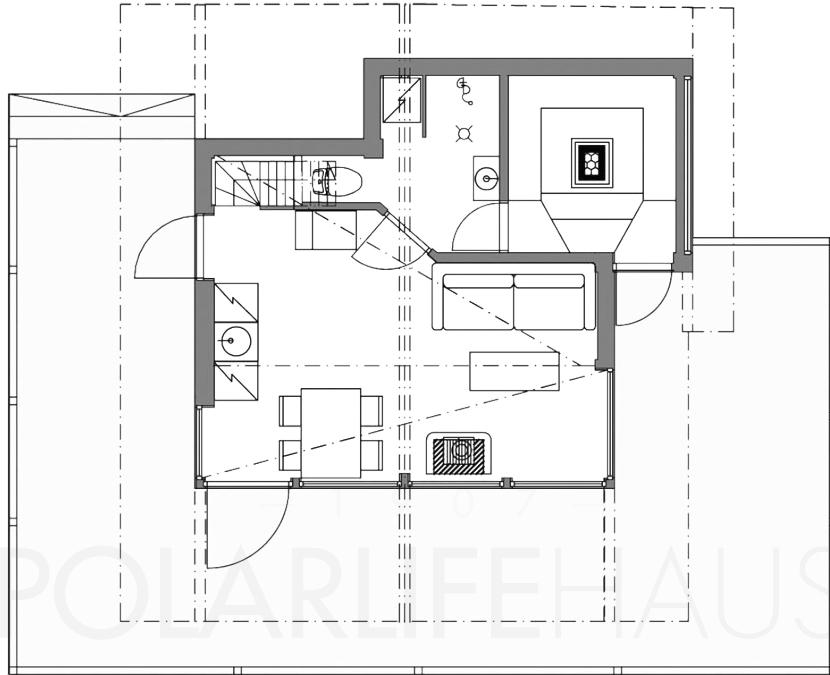

POLAR 33

Gross floor area: 33 m²
Gross internal area: 27 m²