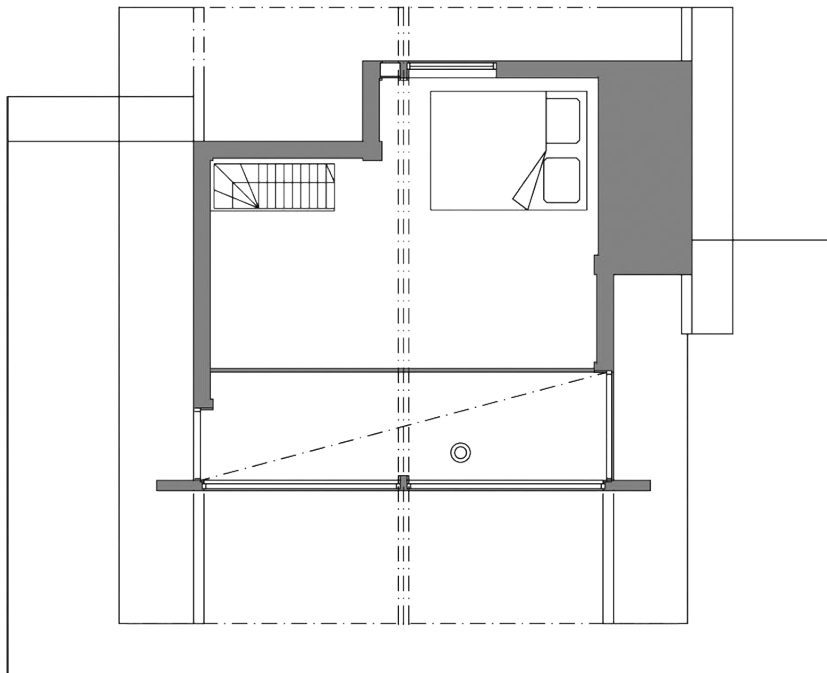

POLAR 33

Gross floor area: 33 m²
Gross internal area: 27 m²