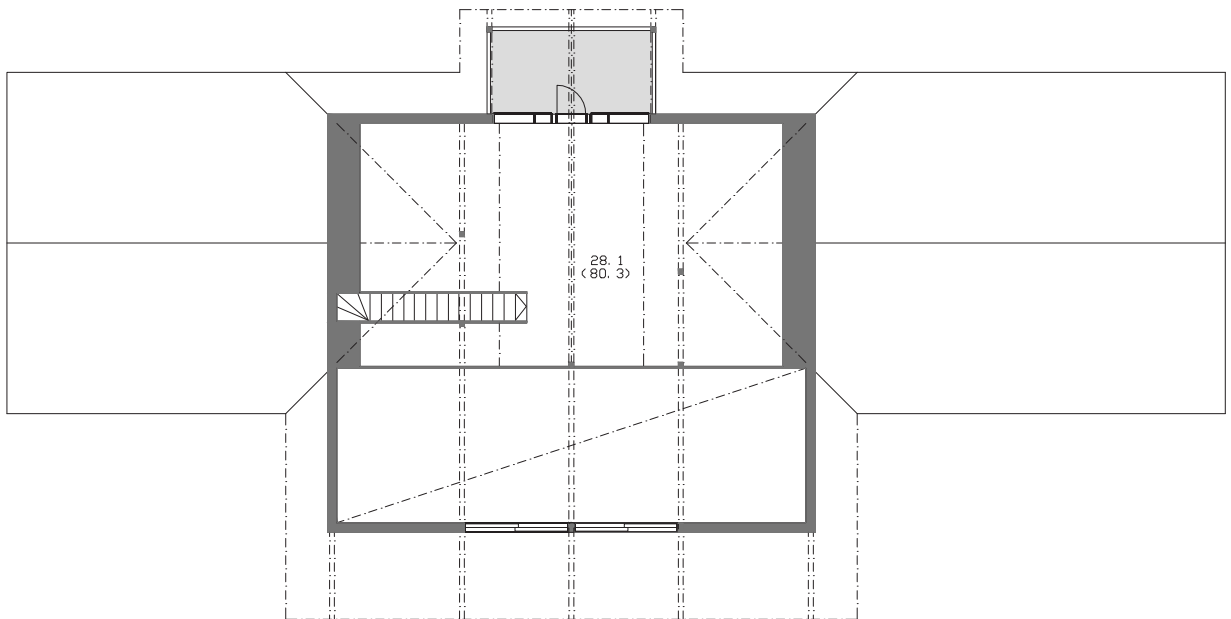

POLAR 268

Gross floor area: 268 m²
Gross internal area: 237 m²