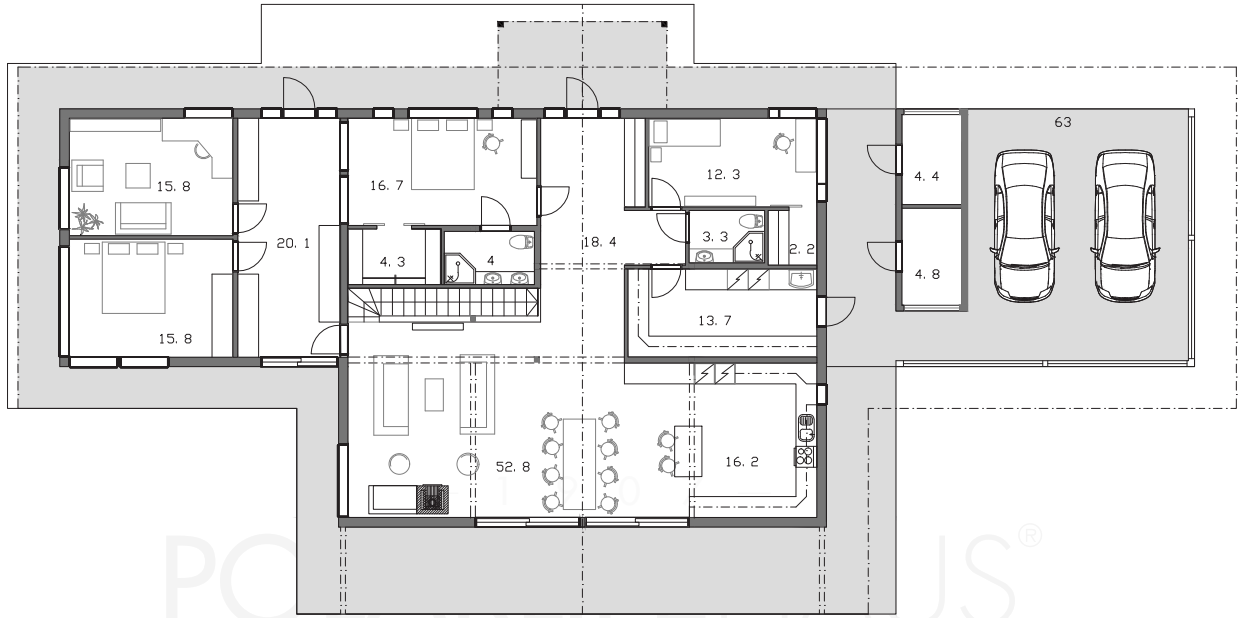

POLAR 268

Gross floor area: 268 m²
Gross internal area: 237 m²