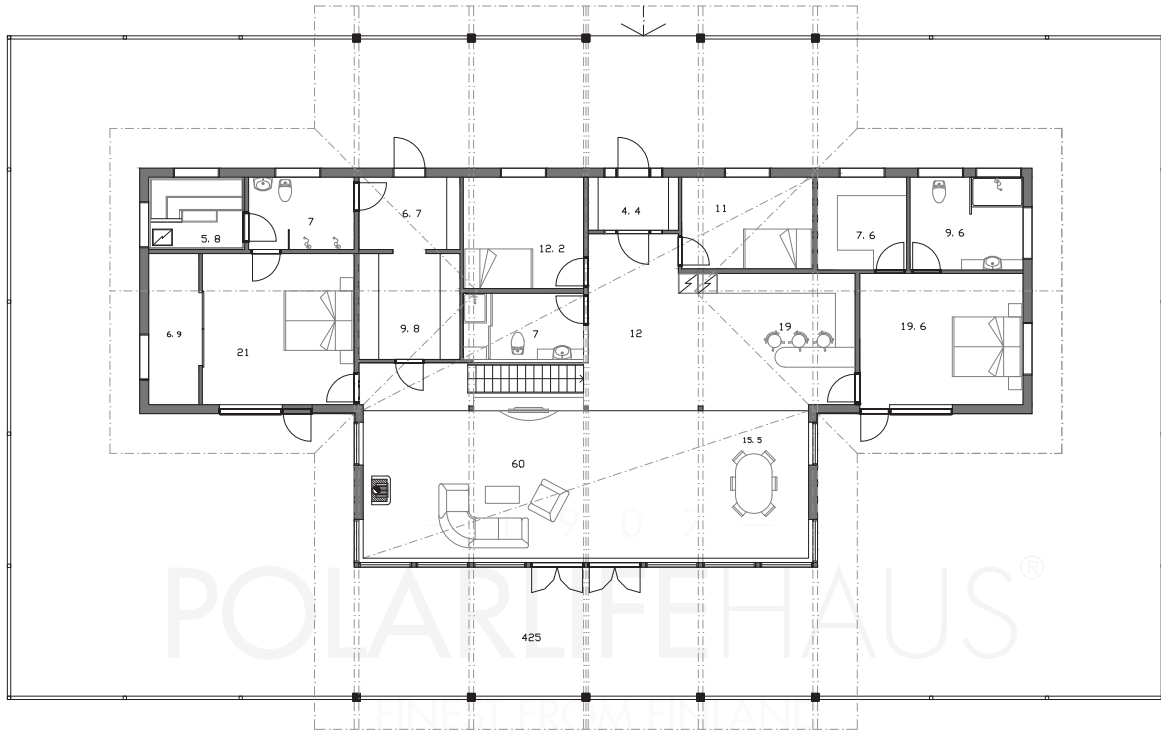

POLAR 265

Gross floor area: 265 m²
Gross internal area: 244 m²