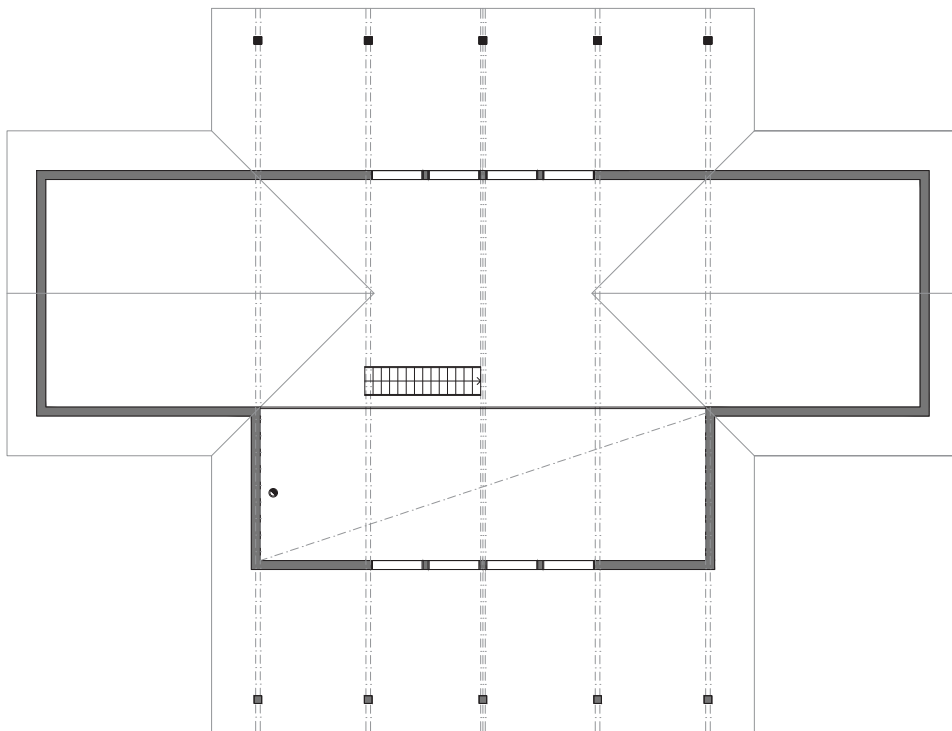

POLAR 265

Gross floor area: 265 m²
Gross internal area: 244 m²