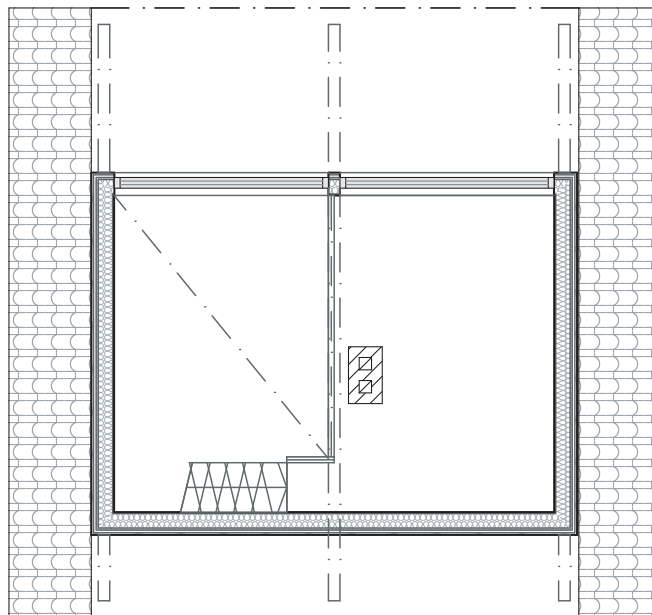

POLAR 25

Gross floor area: 25 m²
Gross internal area: 20 m²