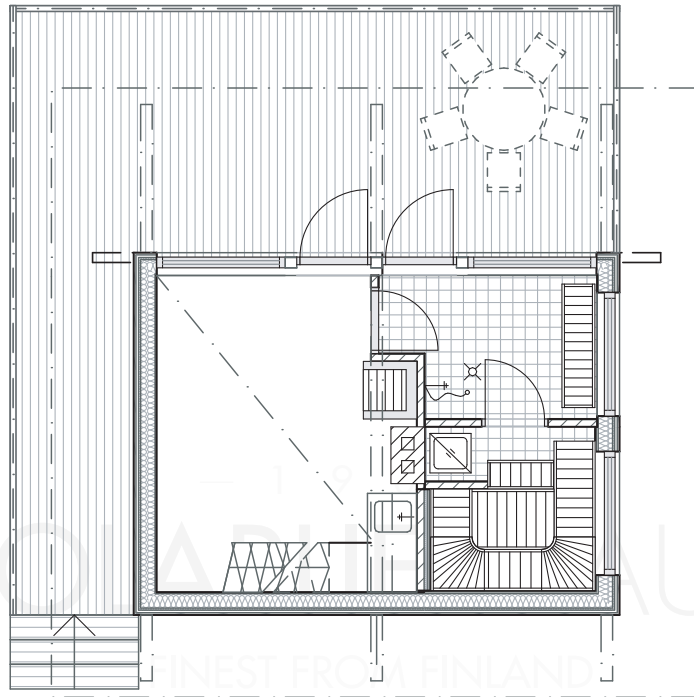

POLAR 25

Gross floor area: 25 m²
Gross internal area: 20 m²