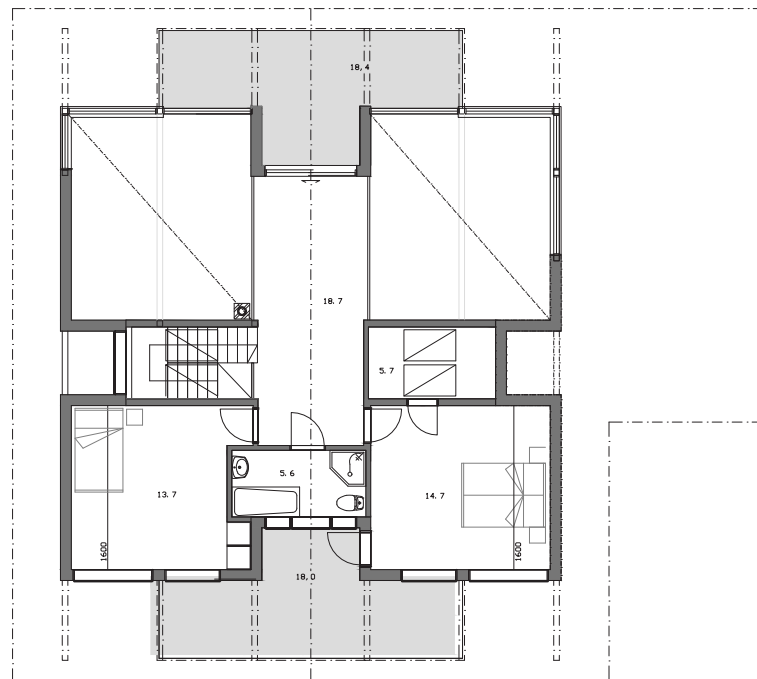

# POLAR 203

Gross floor area: 203 m<sup>2</sup>