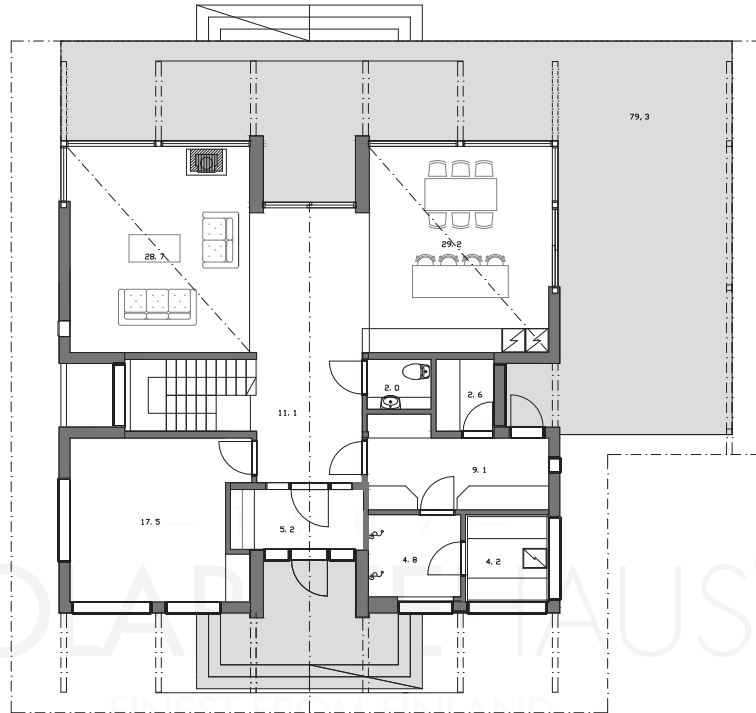

# POLAR 203

Gross floor area: 203 m<sup>2</sup>