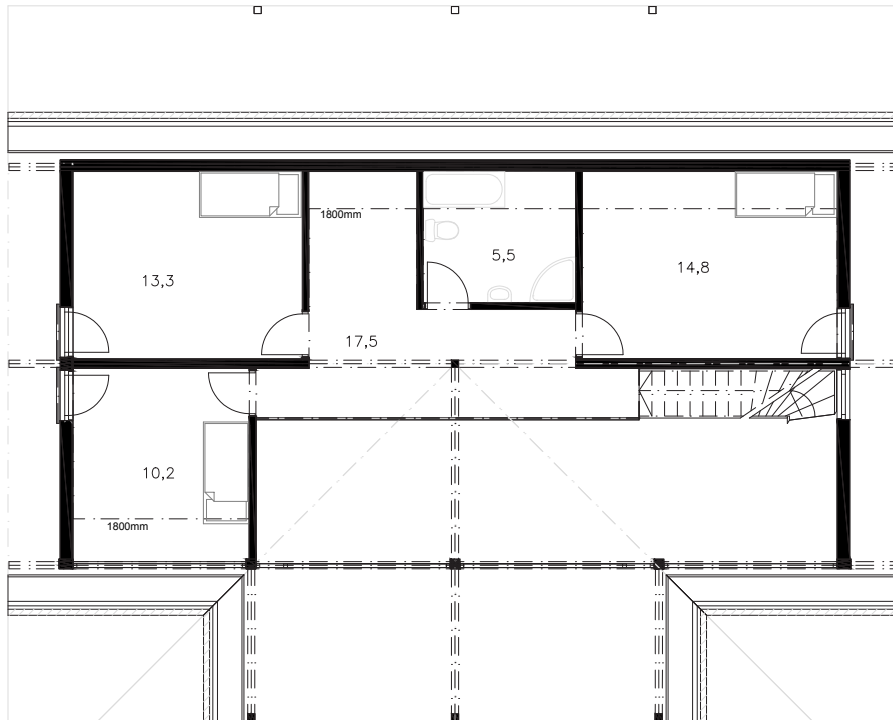

POLAR 199

Gross floor area: 198,5 m²
Gross internal area: 185,5 m²