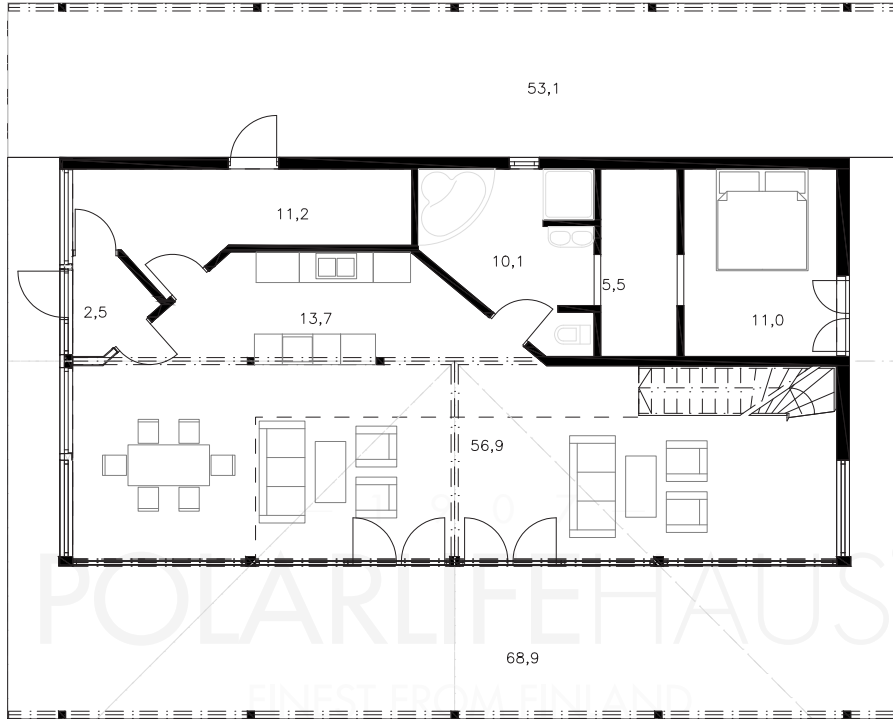

POLAR 199

Gross floor area: 198,5 m²
Gross internal area: 185,5 m²