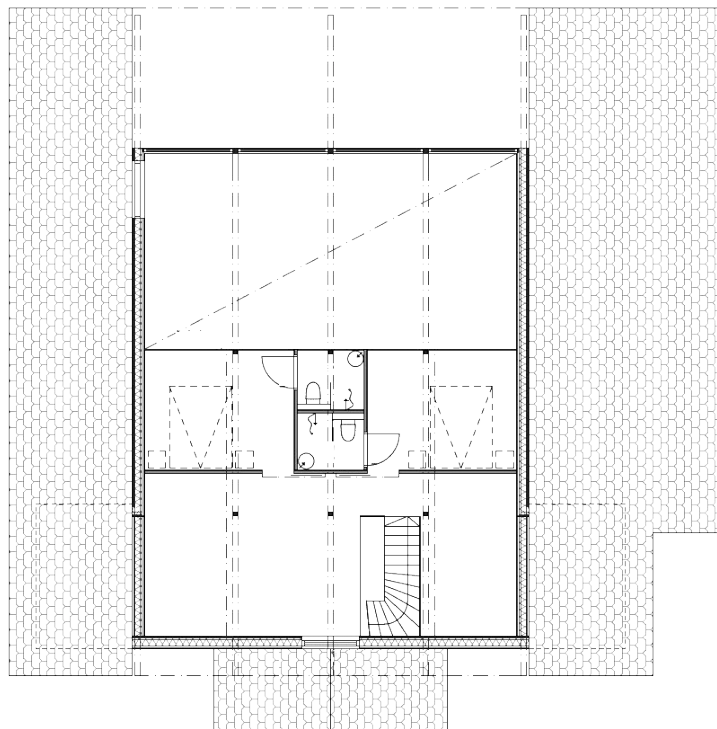

POLAR 186

Gross floor area: 186 m²
Gross internal area: 169 m²