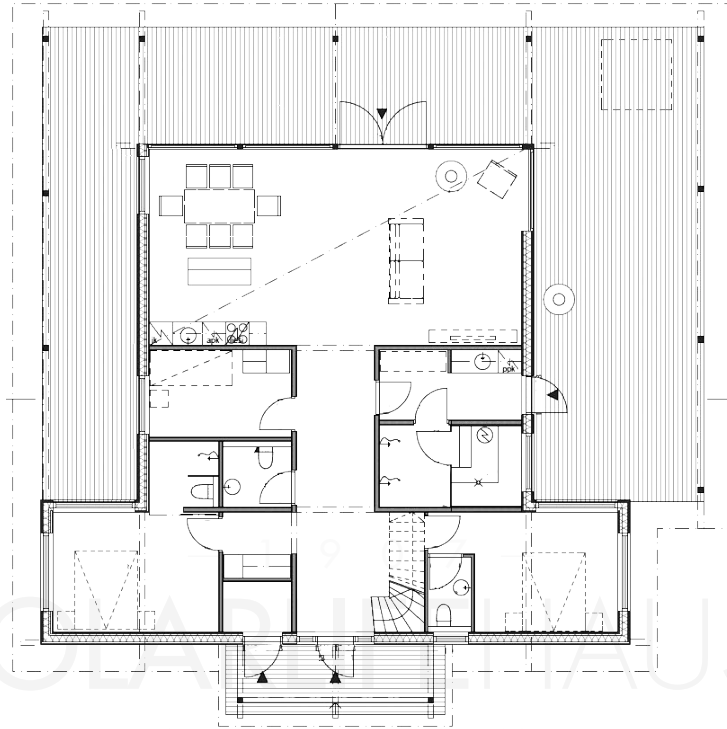

POLAR 186

Gross floor area: 186 m²
Gross internal area: 169 m²