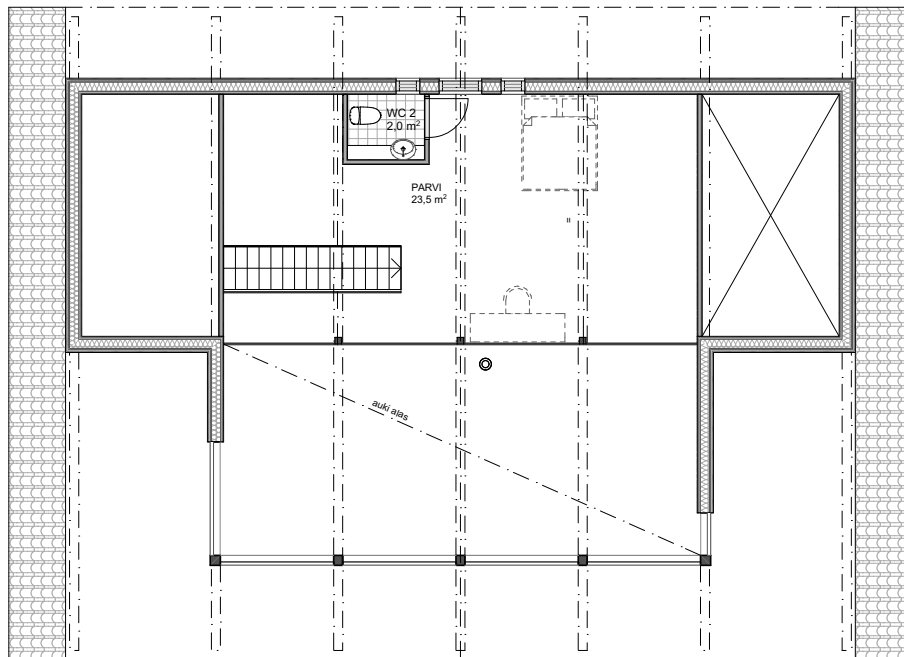

# POLAR 173

Gross floor area: 173 m<sup>2</sup>  
Gross internal area: 155 m<sup>2</sup>