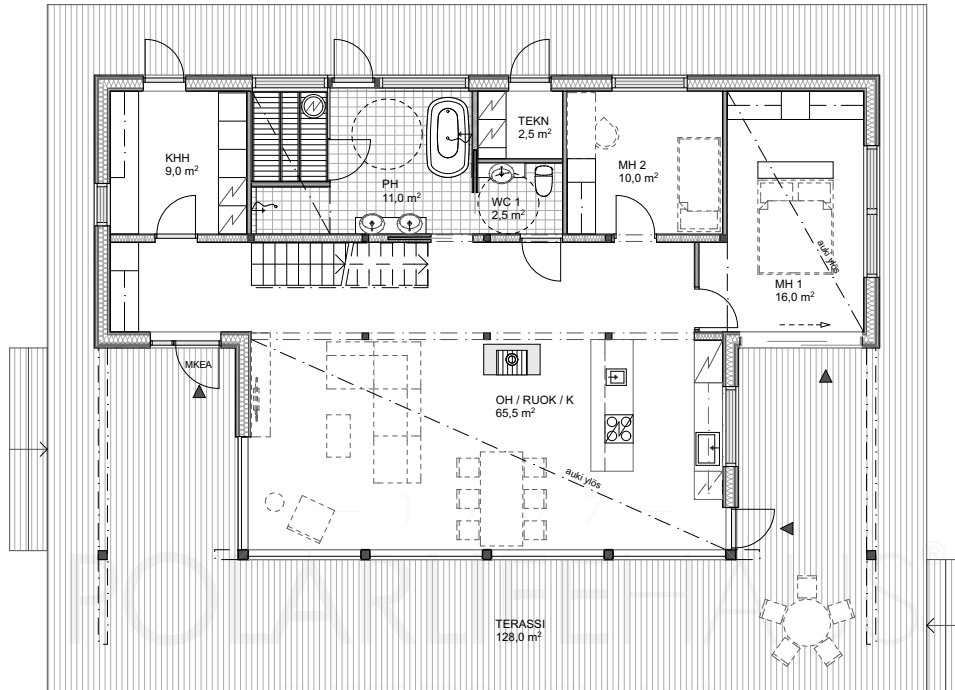

# POLAR 173

Gross floor area: 173 m<sup>2</sup>  
Gross internal area: 155 m<sup>2</sup>