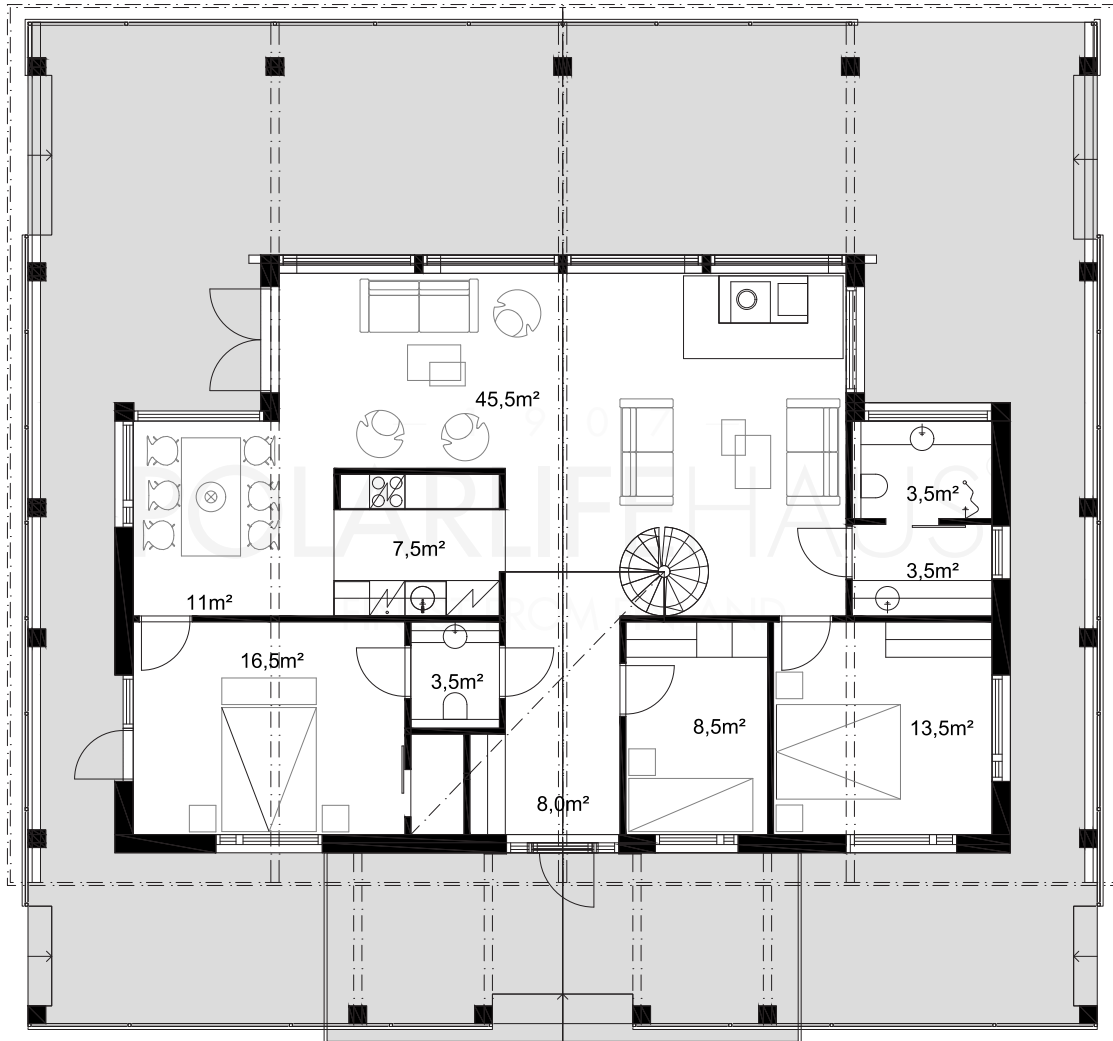

POLAR 138

Gross floor area: 138 m² + loft 9 m²
Gross internal area: 126 m² + loft 9 m²