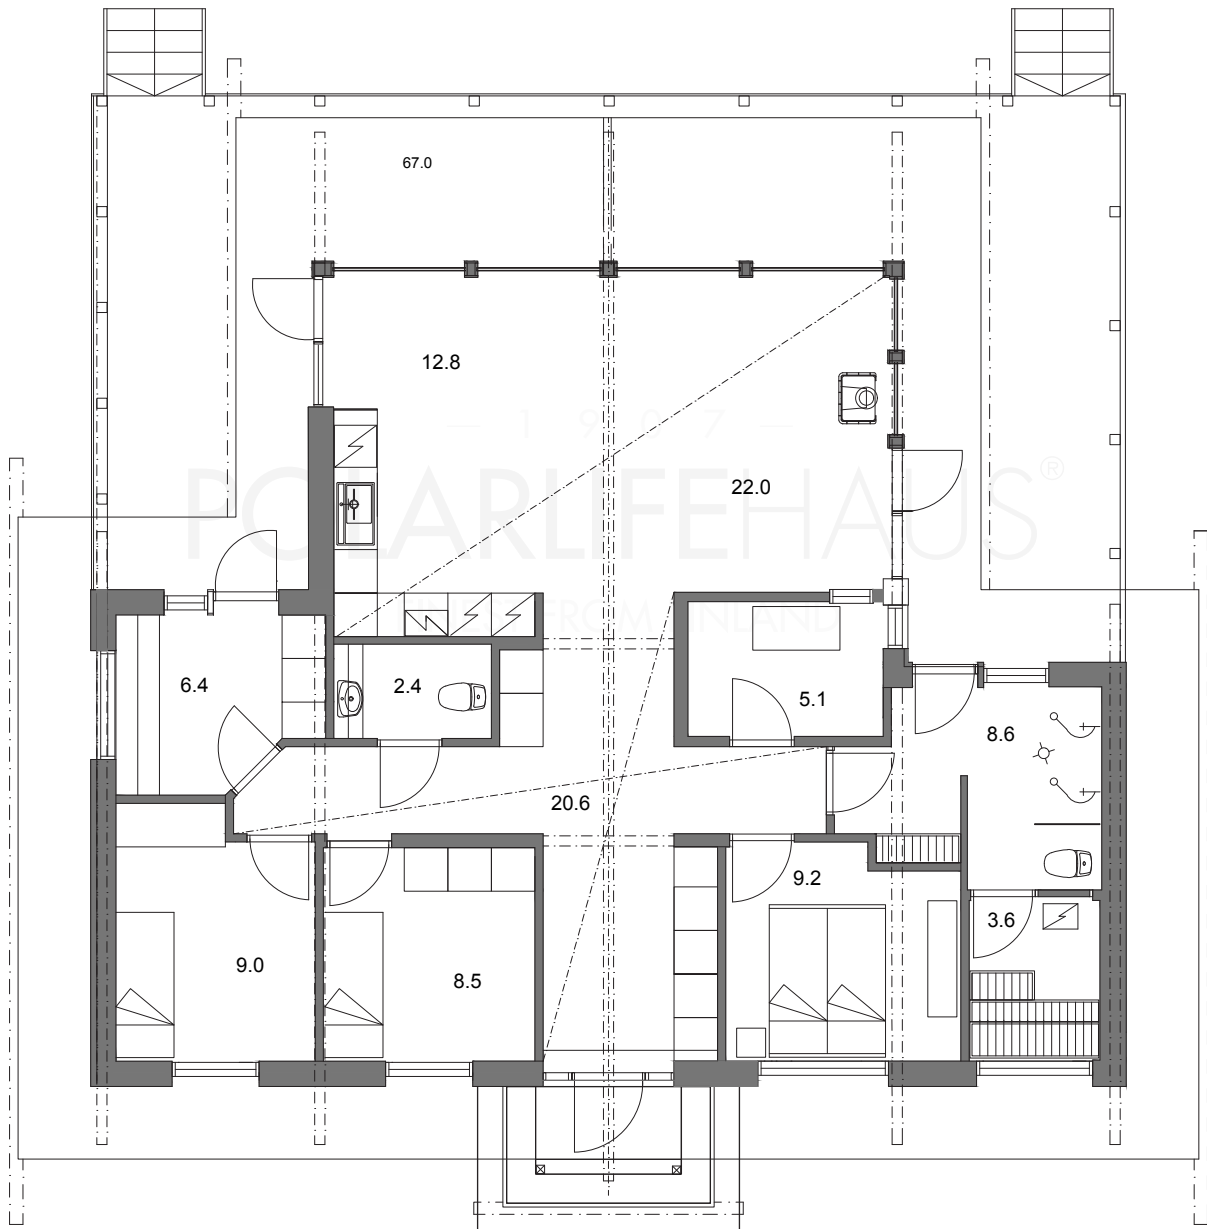

POLAR 127

Gross floor area: 127 m²
Gross internal area: 116 m²