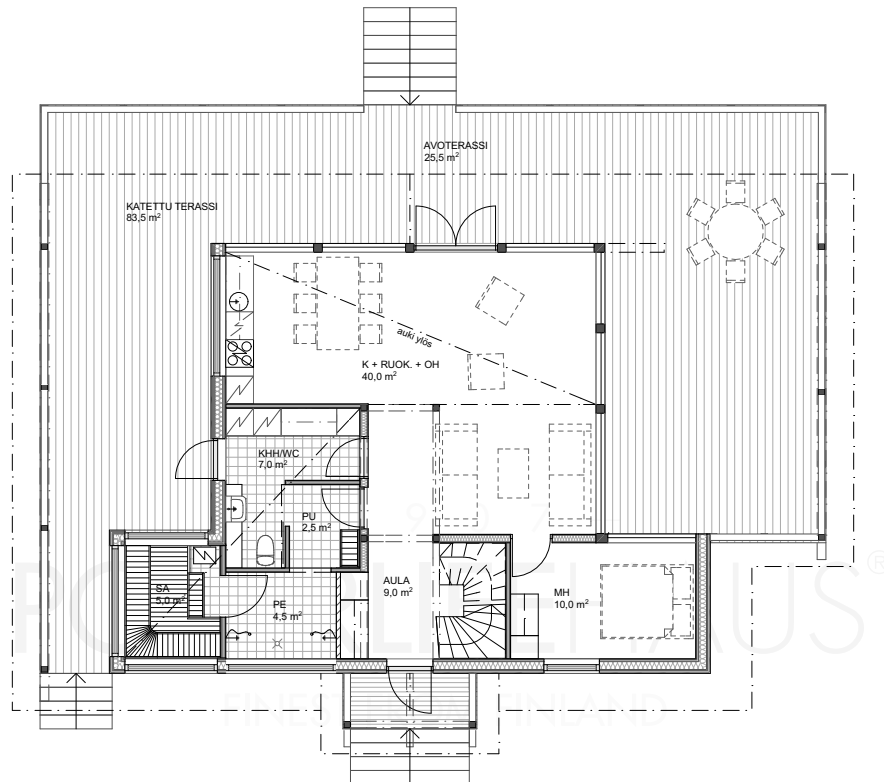

POLAR 119

Gross floor area: 118,5 m²
Gross internal area: 104,5 m²