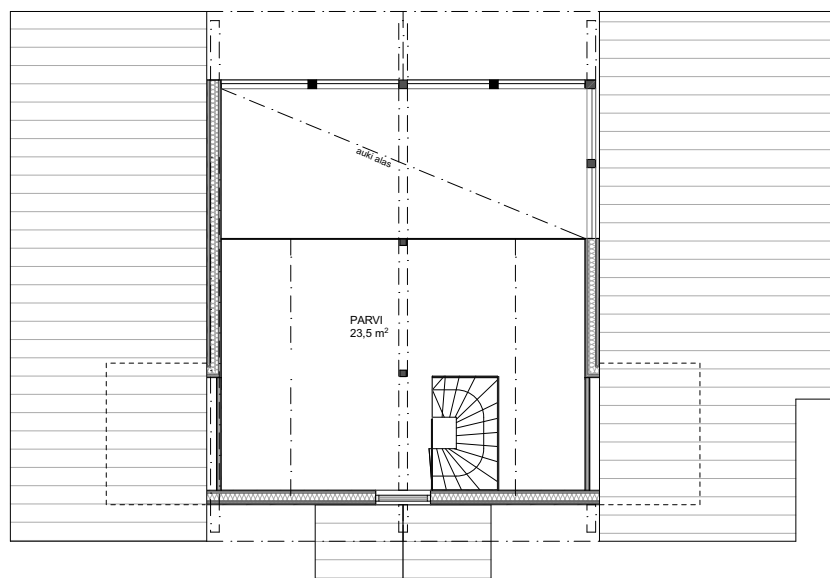

POLAR 119

Gross floor area: 118,5 m²
Gross internal area: 104,5 m²