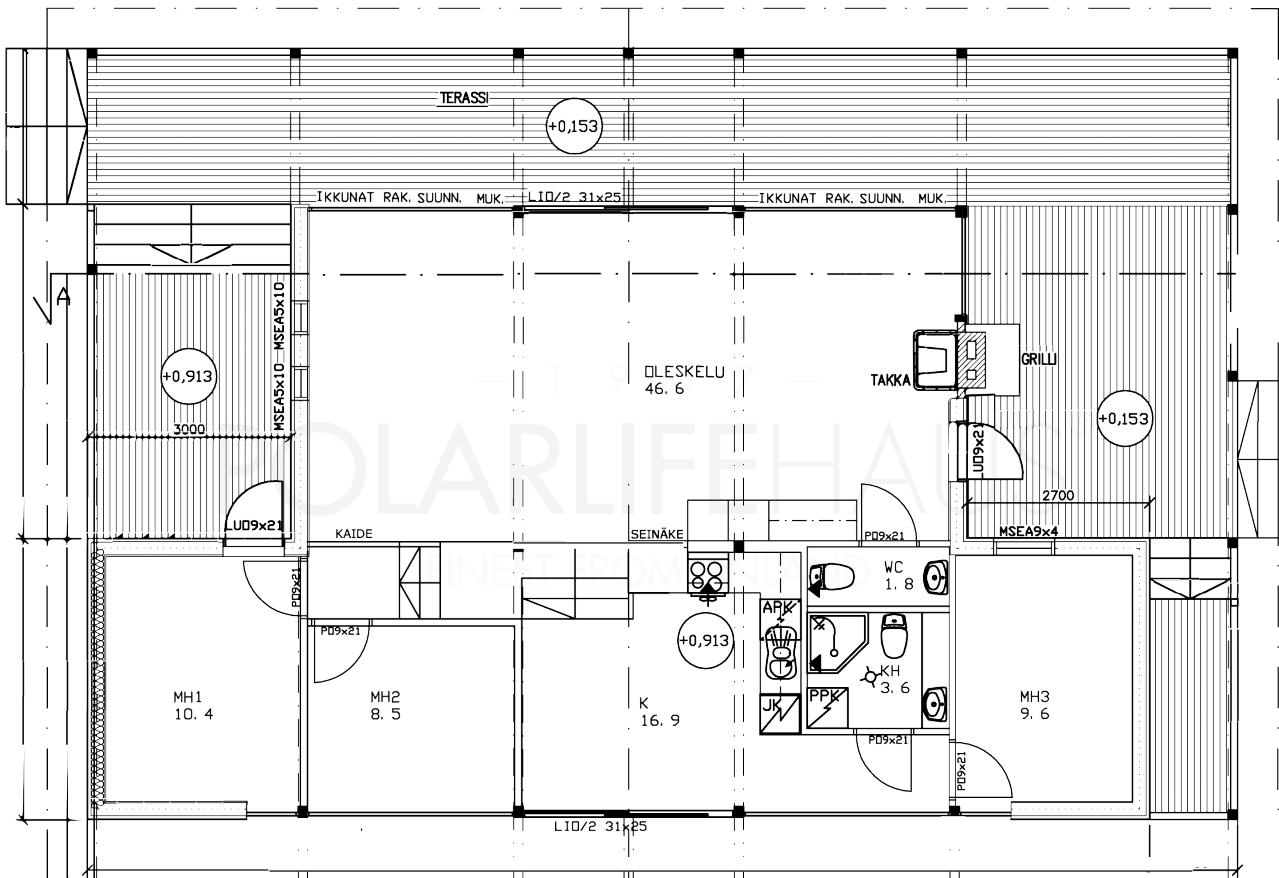

POLAR 114

Gross floor area: 114 m²
Gross internal area: 105 m²