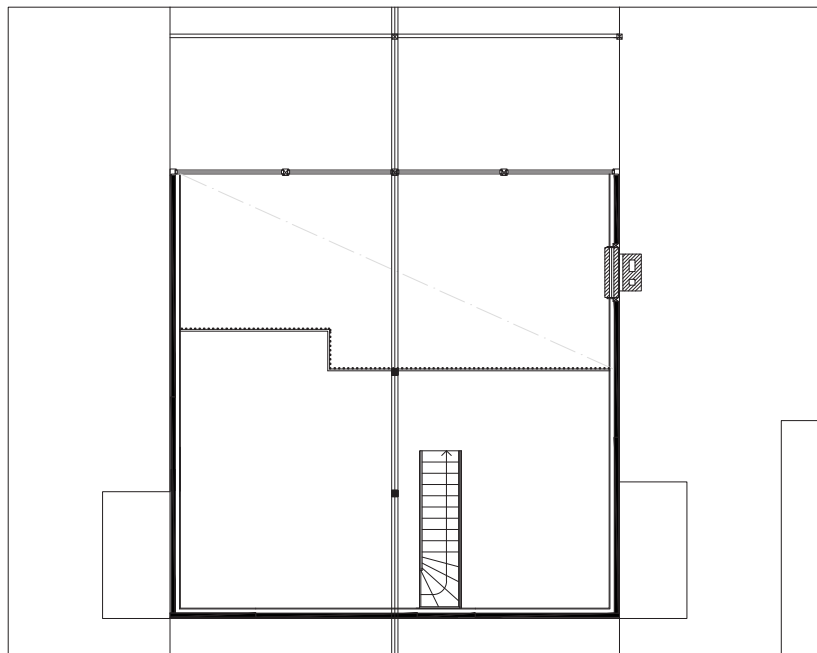

POLAR 110

Gross floor area: 110 m²
Gross internal area: 100 m²