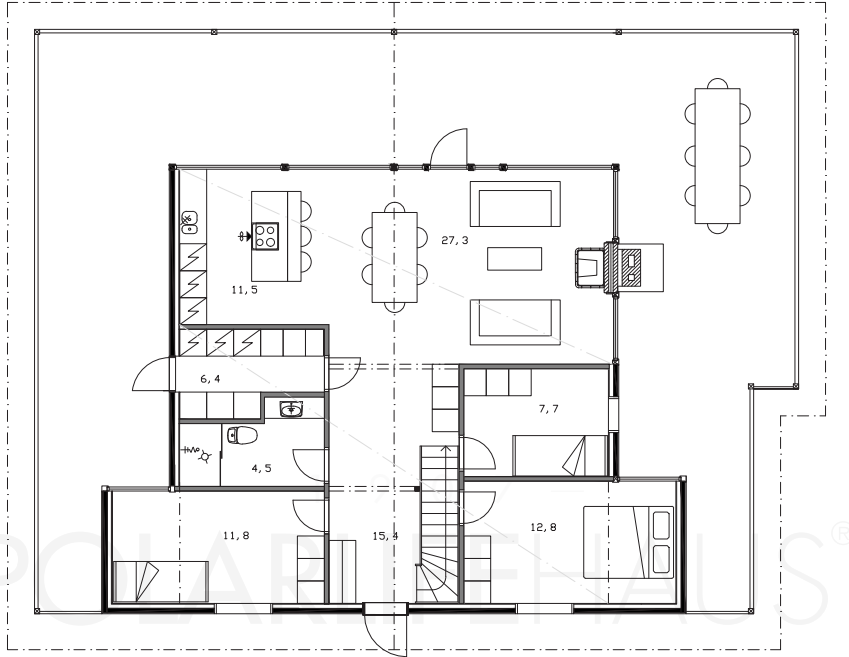

POLAR 110

Gross floor area: 110 m²
Gross internal area: 100 m²