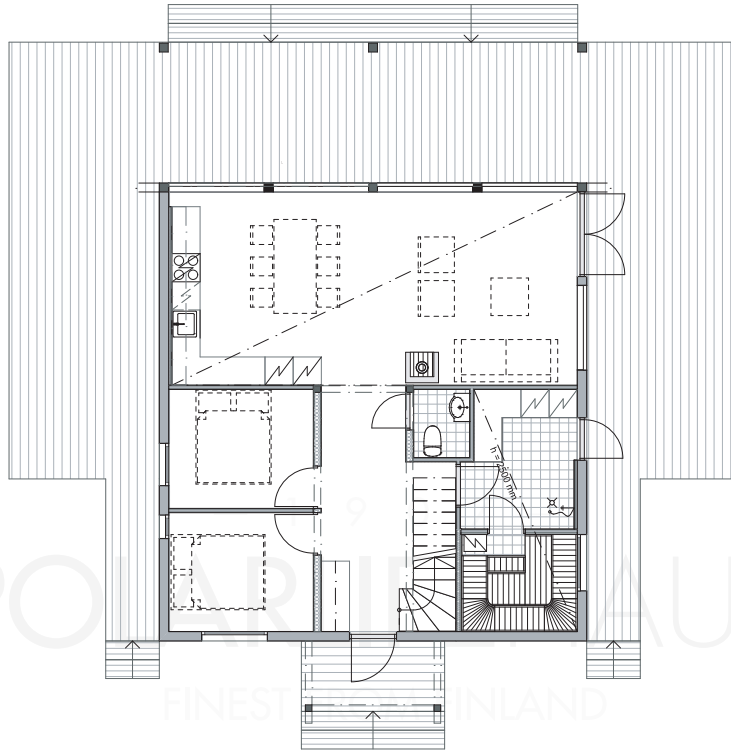

POLAR 105

Gross floor area: 105 m²
Gross internal area: 96 m²