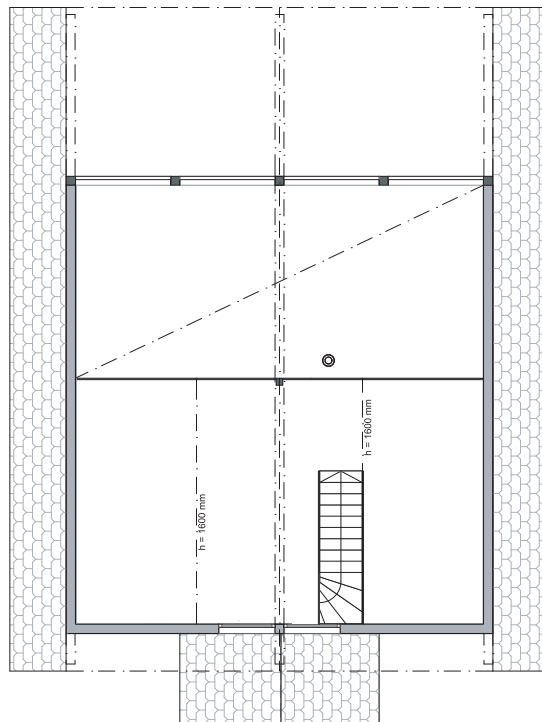

POLAR 105

Gross floor area: 105 m²
Gross internal area: 96 m²