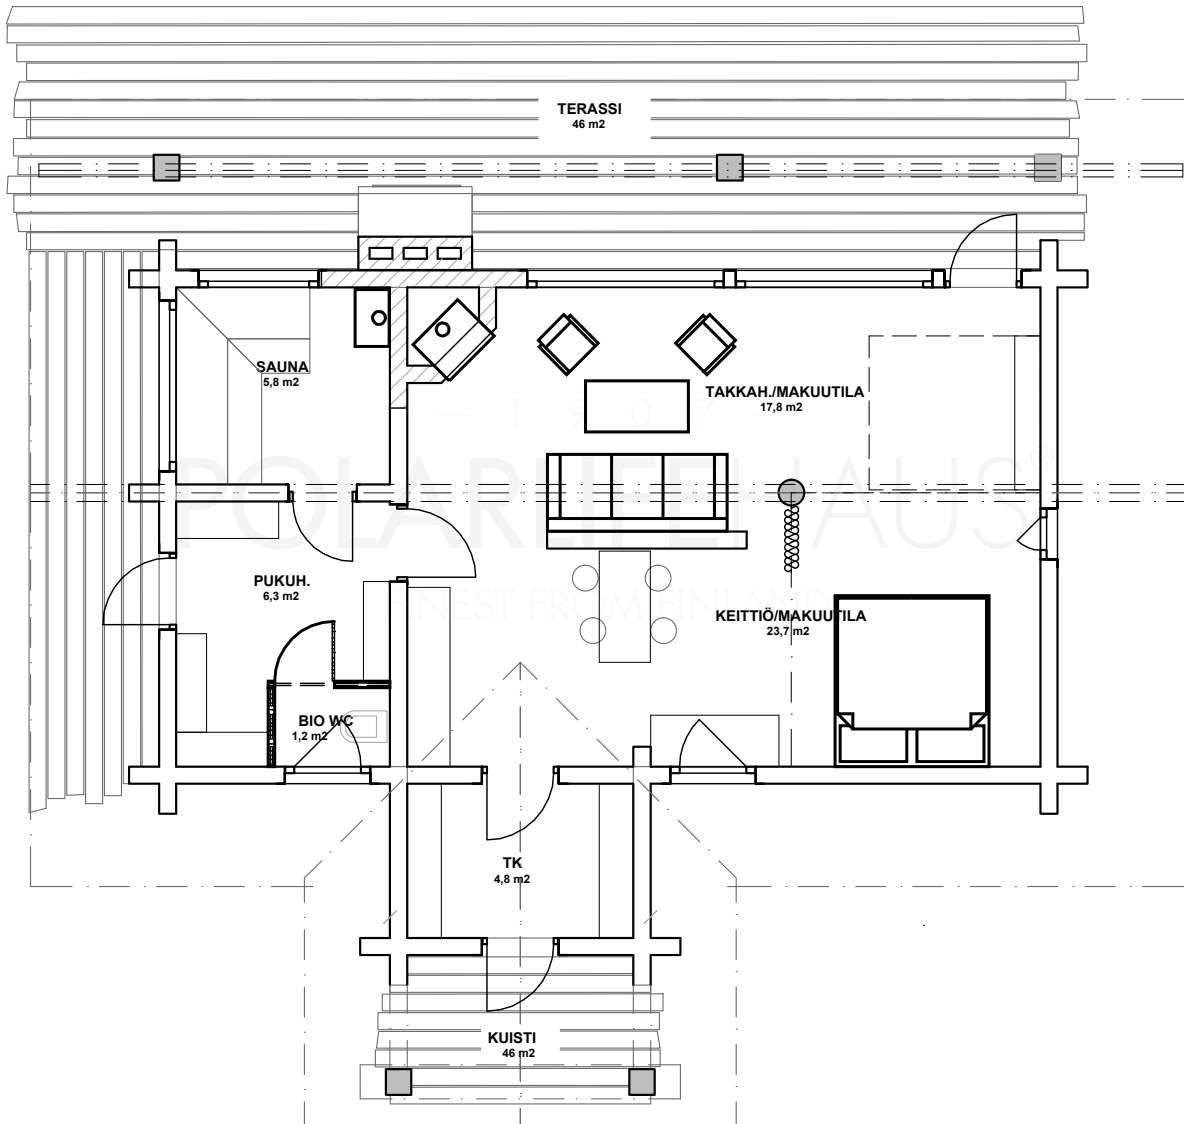

MOUNTAIN HUT 69

Gross floor area: 69 m²
Gross internal area: 63 m²