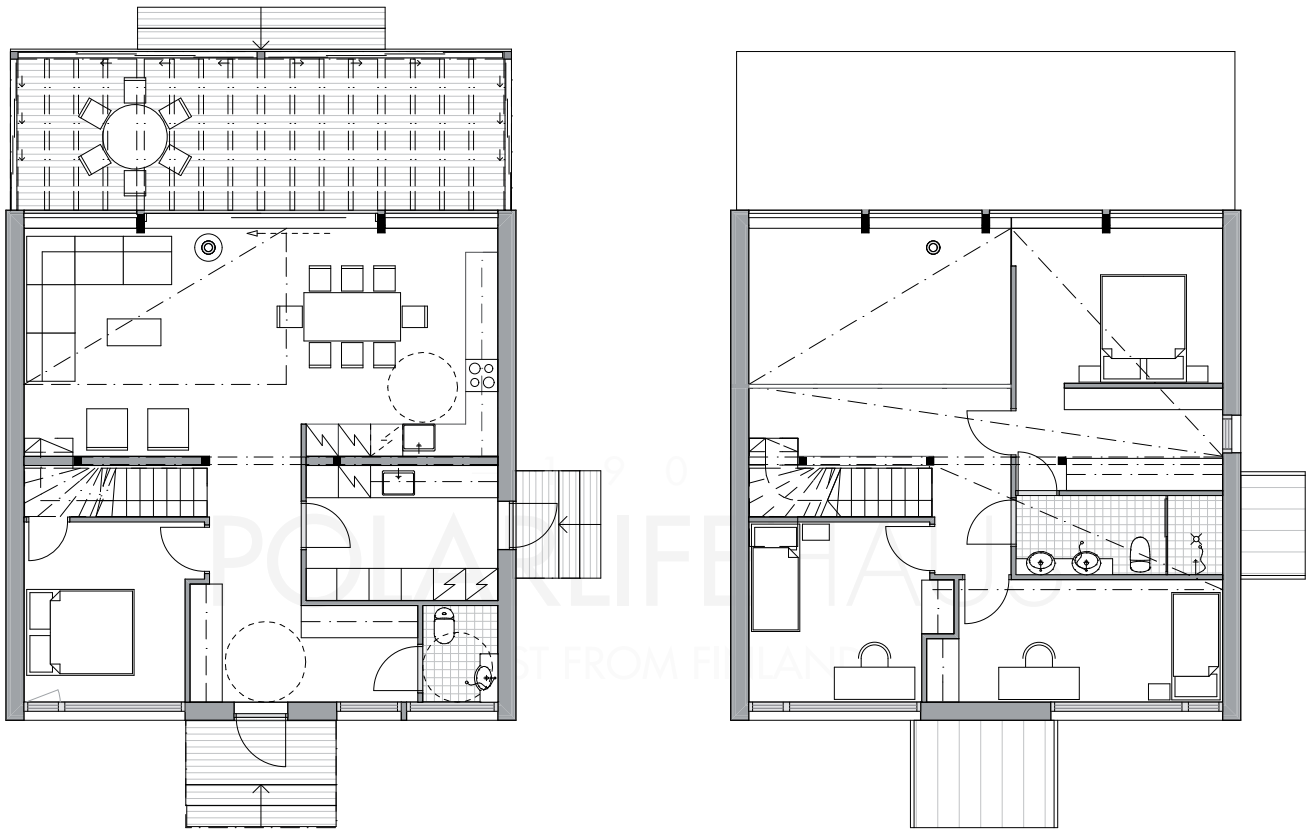

CUBE 195

Gross floor area 195 m²
Gross internal area 161 m²