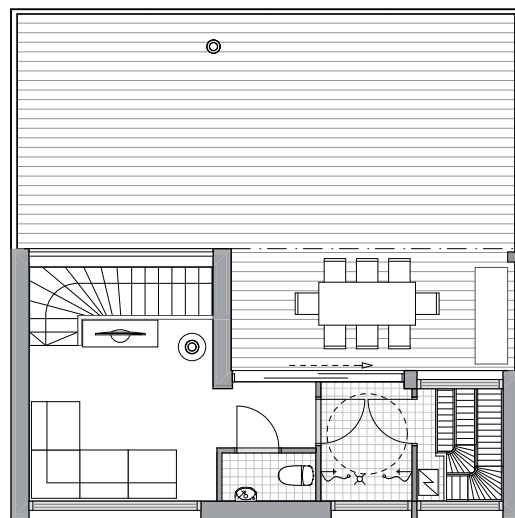

CUBE 195

Gross floor area 195 m²
Gross internal area 161 m²