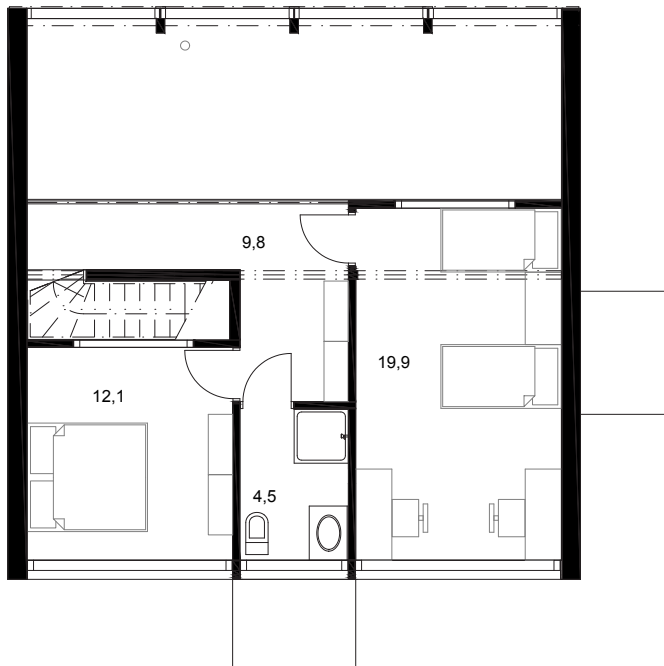

CUBE 146

Gross floor area 147 m²
Gross internal area 127 m²