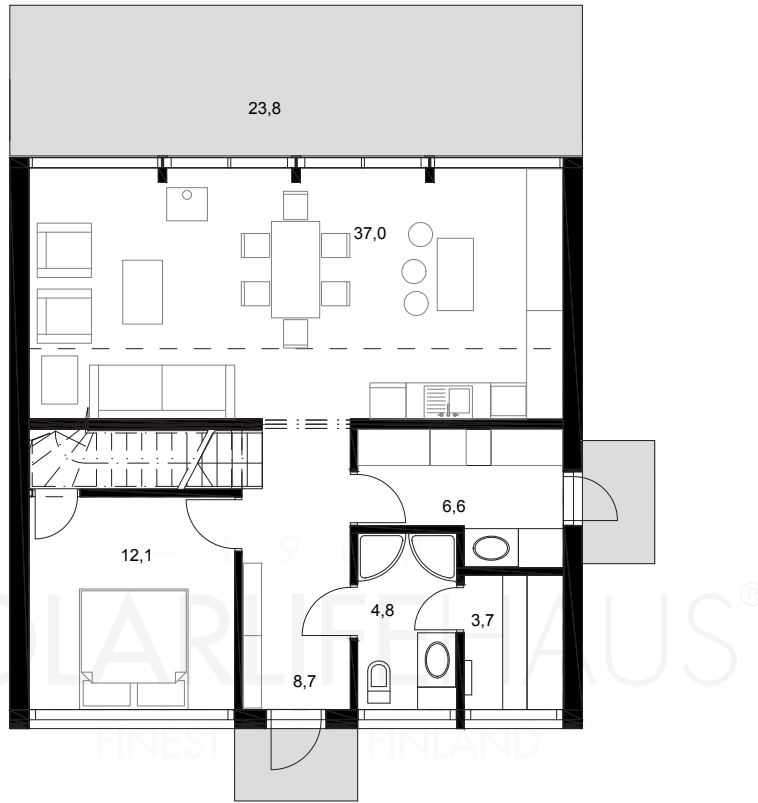

CUBE 146

Gross floor area 147 m²
Gross internal area 127 m²