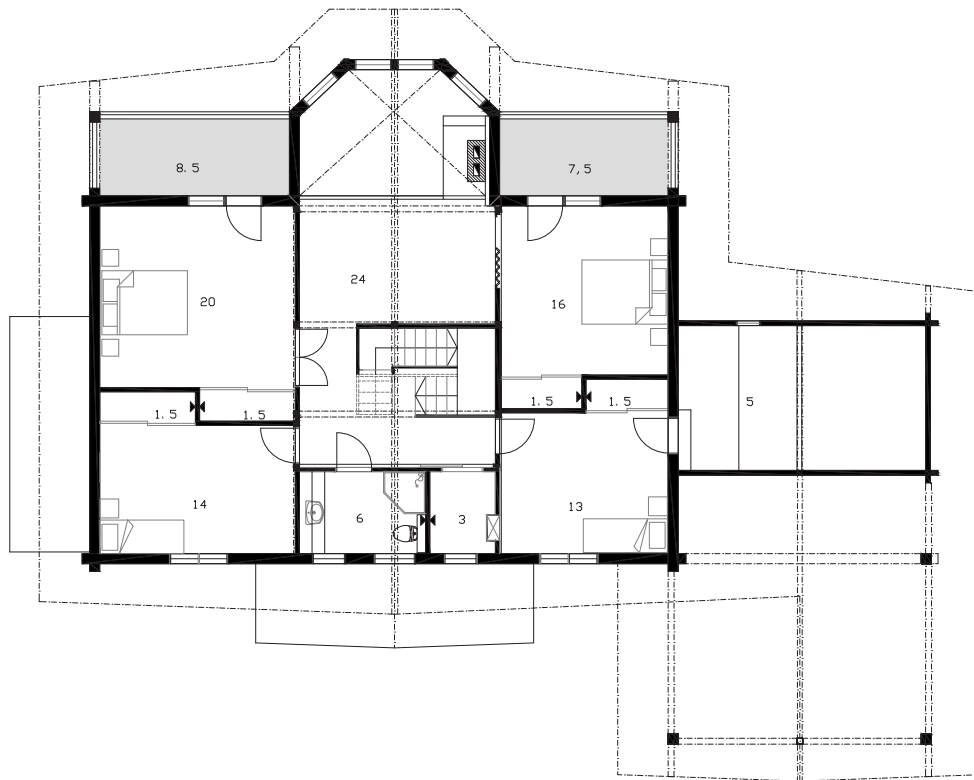

# ALPPIRUUSU

Gross floor area: 287 m<sup>2</sup>  
Gross internal area: 233 m<sup>2</sup>