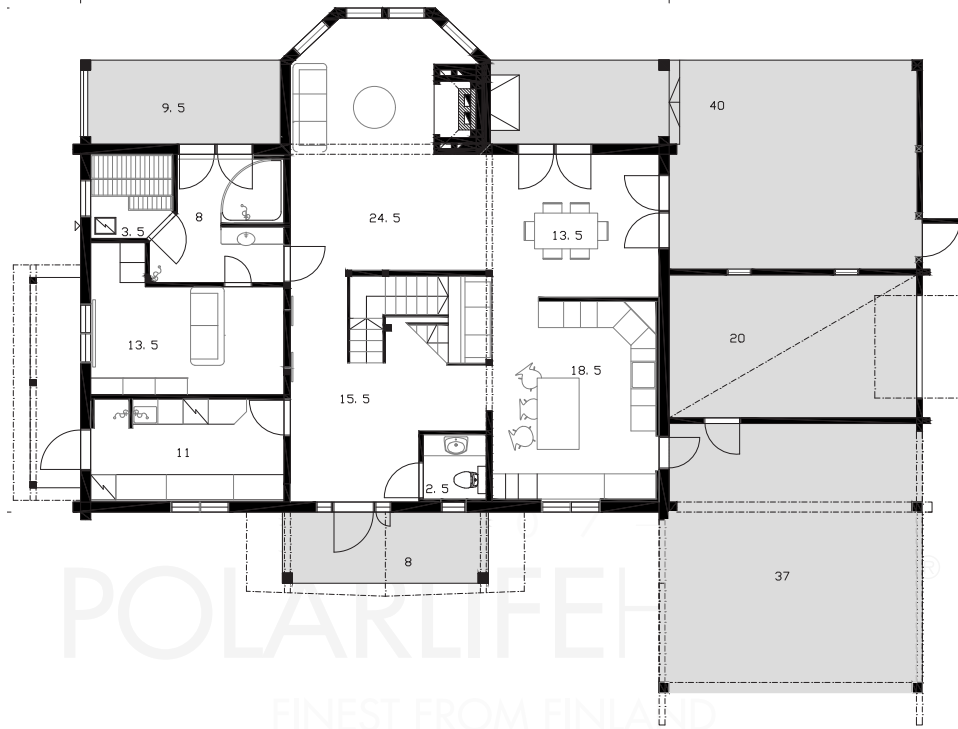

# ALPPIRUUSU

Gross floor area: 287 m<sup>2</sup>  
Gross internal area: 233 m<sup>2</sup>